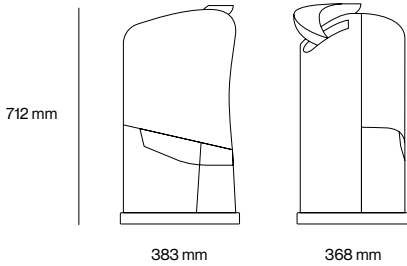

Minex

7 available colours
to blend in with any environment.

Specifications

Fruit type	Oranges
Diameter of fruit	65–78 mm
Fruits per minute	13 fruits / min
Rate (juice / 250 ml)	1 juice in 15"
Type of consumption	Moderate
Feeder capacity	6 / 7 fruits
Waste capacity	4.5 l
Voltage	Multi voltage | 220–240 V | 50–60 Hz | 100–115 V | 50–60 Hz
Power output	44 W | 0.06 HP

Packaging

Packaged machine dimensions Width | Depth | Height	400 x 400 x 850 mm 15.7" x 15.7" x 33.4"
Weight	22 kg | 48 lb

Technical Information

Consumption	0.2 A / 0.45 A
Protection against moisture	IPX0
Safety	Triple safety detector and motor locking detection mechanism
Sound pressure level	Below 65 dB
Filling height	120 mm

Measurements

Measurements Width | Depth | Height	383 x 368 x 712 mm 15.1" x 14.5" x 28"
Net weight	19.5 kg | 43 lb
Footprint	0.14 m²

Features:

Colours:

Models:

Acc. and more info: