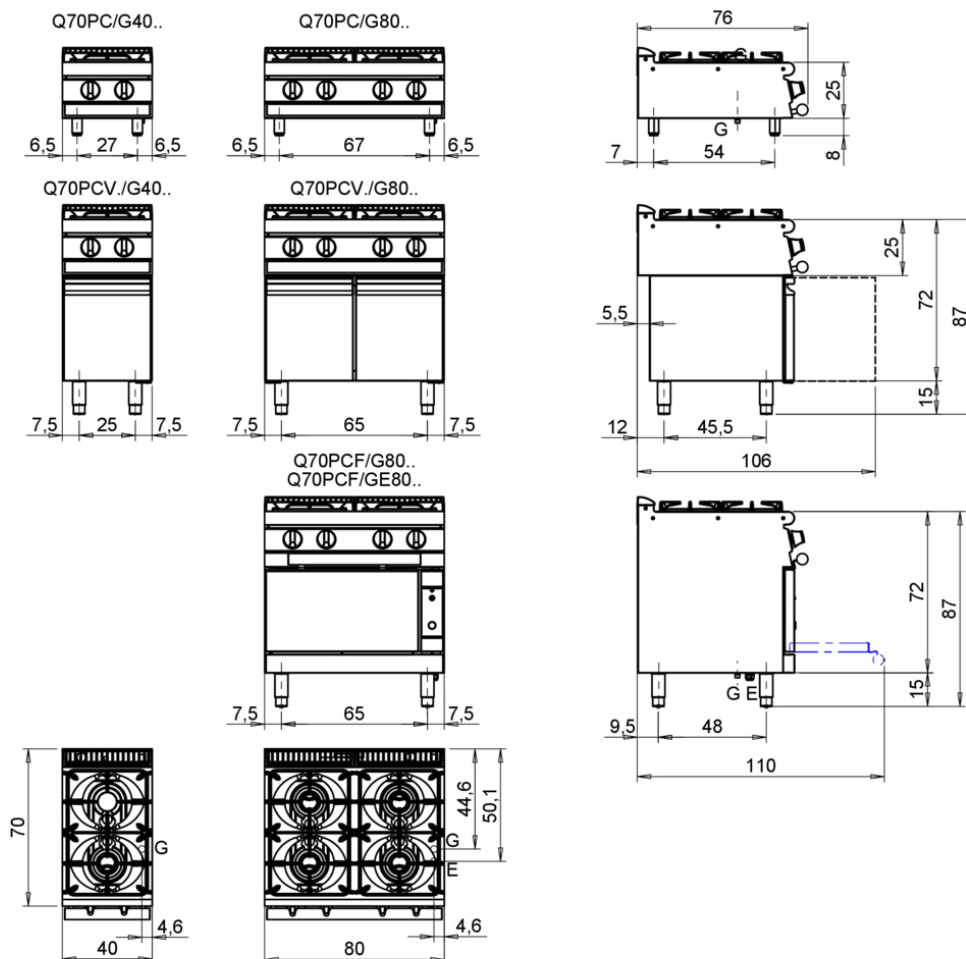

KITCHEN 2-BURNER GAS TOP VERSION

Project
Rev.:
Zone:
Location:

CODICE
CR1012209

MODELLO
Q70PC/G4003

SERIE
QUEEN 7

Technical Information

SPECIFICATION	DATA
MATERIAL	CR1012209
DEFINITION	Q70PC/G4003 2F POTENZIATA TOP
COMMERCIAL LINE	QUEEN
SUPPLY	GAS
DIM. WIDTH	400 mm
DIM. PRODUCTIVITY	700 mm
DIM. HEIGHT	250 mm
NET WEIGHT	32 Kg
VOLUME (net)	0.07
PACKAGE LENGTH	440 mm
PACKAGE WIDTH	850 mm
PACKAGING HEIGHT	550 mm
PACKAGE VOLUME	0,206 m3
GROSS PACKING WEIGHT	38 Kg
GAS POWER	10.5
GAS POWER (G25.3/25mbar)	10,50
GAS/REFRIGERANT TYPE	METANO "H, E" G20 20/25mbar
N. FIRES/PLATES	DUE FUOCHI
CERTIFIED MODEL	Q70PC/G4003

KITCHEN 2-BURNER GAS TOP VERSION

Project
 Rev.:
 Zone:
 Location:

CODICE
CR1012209

MODELLO
Q70PC/G4003

SERIE
QUEEN 7

MISURE IN cm - DIMENSIONS IN cm - ABMESSUNGEN IN cm - MESURES EN cm
 MEDIDAS EN cm - MATEN IN cm - DIMENSIONES EN cm