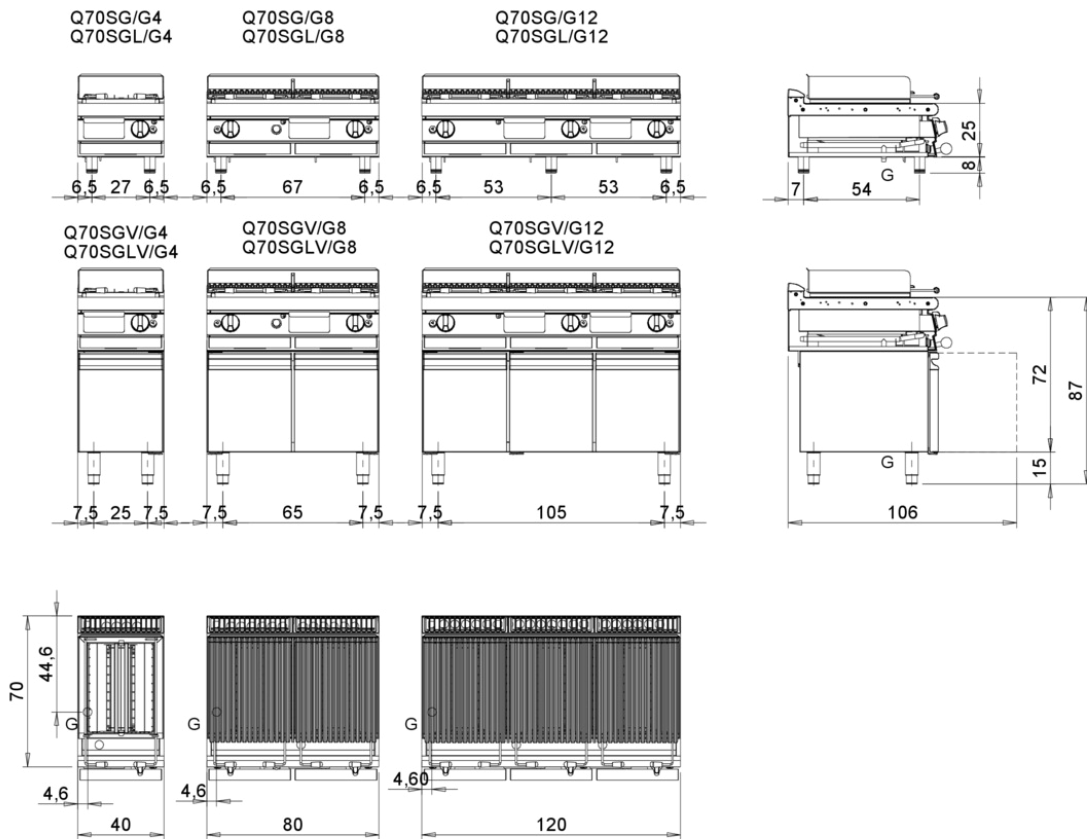

## TECHNICAL SPECIFICATIONS

Stainless steel outer shells and feet.  
Height of the work surface adjustable from 840 to 900 mm.  
Tops with a thickness of 2 mm.  
Aisi 304 steel burner controlled by safety valve and thermocouple.  
Piezo ignition.  
Adjustable temperature up to 350°C.  
Device for adjusting the height of the grids on two levels.  
Perimeter splash guard risers (h max=12mm).  
Canal with drainage hole and removable grease and residue collection.  
Internal drawer for collecting residual carbonaceous.

## Technical Information

SPECIFICATION	DATA
MATERIAL	CR1657139
DEFINITION	Q70SGLV/G400 PIETRALAV.GAS CARNE M40 A/G
COMMERCIAL LINE	QUEEN
SUPPLY	GAS
DIM. WIDTH	400 mm
DIM. PRODUCTIVITY	700 mm
DIM. HEIGHT	870 mm
NET WEIGHT	50 Kg
VOLUME (net)	0,244
PACKAGE LENGTH	440 mm
PACKAGE WIDTH	850 mm
PACKAGING HEIGHT	1160 mm
PACKAGE VOLUME	0,435 m3
GROSS PACKING WEIGHT	60.4 Kg
GAS POWER	10
GAS POWER (G25.3/25mbar)	9,50
CERTIFIED MODEL	Q70SGLV/G4

# Lavastone Grill GAS M40 - Stainless steel grill - M40 on compartment

Project .....  
 Rev.: .....  
 Zone: .....  
 Location: .....

CODICE  
CR1657139

MODELLO  
Q70SGLV/G400

SERIE  
QUEEN 7

MISURE IN cm - DIMENSIONS IN cm - ABMESSUNGEN IN cm - MESURES EN cm  
 MEDIDAS EN cm - MATEN IN cm - DIMENSIONES EN cm