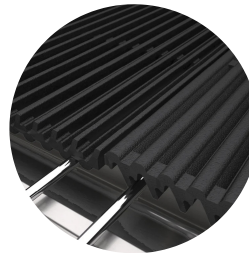

## PRODUCT'S RANGE PLUS

HUMIDIFIER accessory for optimal management of several types of cooking.

4 Types Grills available: meat, fish, mixed stainless steel and reversible cast iron meat/fish version

Smoker that can be installed on the M80 - M120 models for a barbecue-flavoured menu