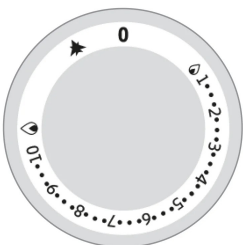

In gas versions, the power is regulated by a continuously variable tap to adapt the heat of the hotplate to the type of cooking