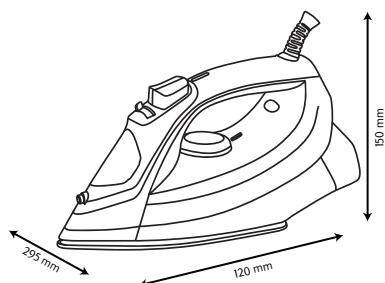

Drawing

Box contents: IRON, WATER POURER, USER MANUAL