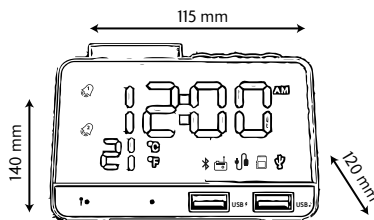

Drawing

Box contents: ALARM CLOCK, USER MANUAL