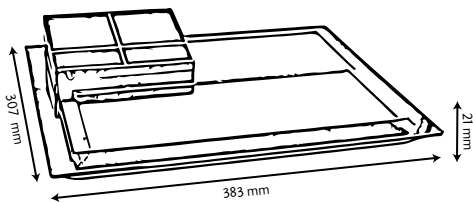

Product Dimension

Base Tray (W x D x H)	307 x 383 x 21 mm
Service Tray (W x D x H)	129 x 320 x 110 mm
Condiment Holder (W x D x H)	116 x 152 x 44 mm

Additional Information

Material	Melamine
Color	Black
Condiment Holder Color	White

Shipping Details

Main Tray (10 / case)	420 x 340 x 250 mm
Sachet Holder (7 / case)	390 x 330 x 190 mm
Service Tray (20 / case)	360 x 300 x 160 mm
Packaging	06 pieces
HS Code	85162900

Drawing

Box contents: WELCOME TRAY