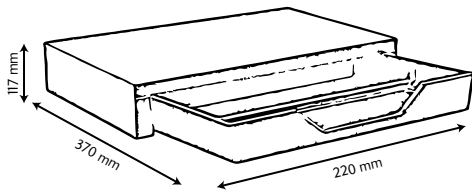

SPACESAVER PLUS WELCOME TRAY

WTSP3221D Brown

- Made of high quality MDF with lacquer treatment to minimize scratches and stains
- Compact design is enough to fit even the smallest hotel rooms
- Water resistant lacquered finish with hygienic consumables drawer
- Consumables Drawer with several indentation for sachet and spoon
- Drawer is made from food-grade high quality melamine
- Fit to almost all Roomwell Kettles
- Available in Brown color
- Tray can be customized for the MOQ of 300 or above

 1 YEAR WARRANTY

Product Dimension

Tray (W x D x H) 220 x 370 x 117 mm

Additional Information

Material MDF with strong Lacquer Finish
Color Black
Condiment Holder Color White

Shipping Details

Carton (W x D x H) 400 x 750 x 240 mm
Packaging 06 pieces
HS Code 85162900

Drawing

Box contents: WELCOME TRAY