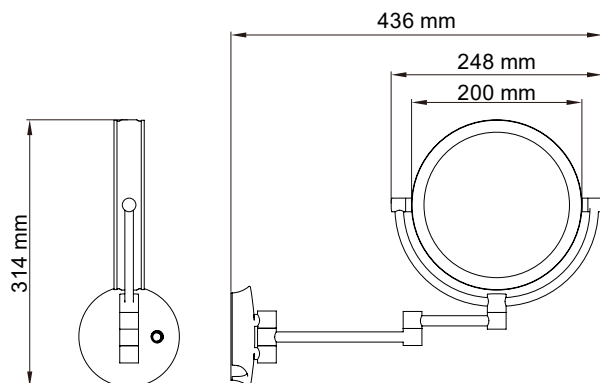

RONDO

MMRO 5120 Stainless Steel

- A round base and mirror surface, mirror diameter is 8 inches / 20 cm.
- Double-sided mirror with 3x magnification.
- 360 degree swivel design and can be adjusted to any angle you like.
- Excellent quality with Stainless Steel material, rust less, anti corrosive, and durable.
- All metal construction with a polished chrome surface.
- Easy to install, comes with complete screw fixings.
- Elegant design, would be suitable for hotel, bathroom, etc.
- Ideal for make-up, dress-up, shaving, etc.

Product Dimension

Size (L x W x H)	455 x 17 x 300 mm
Diameter (Ø)	6 – 8 cm
Swivel	360°

Additional Information

Material	Stainless Steel
Color	Chrome-plating / Brushed gold / Matt black
Shape	Round

Drawing

Box contents: MIRROR, INSTALLATION GUIDE