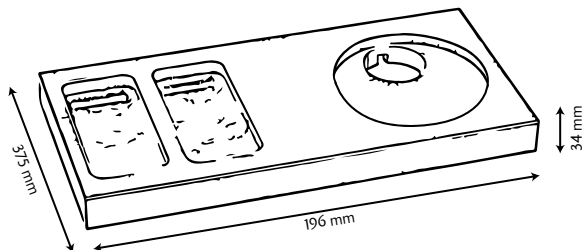

MERLYN WELCOME TRAY

WT3221

Natural Beech and Brown color

- Made of high quality MDF with strong lacquer treatment to minimize scratches and stains
- Anti-theft; Base of kettle is integrated and cable can be fixed to the tray
- Several indentations for sachets and spoons
- Easy to clean and handle for housekeeping
- Fit to Roomwell Regent, Ecoline, Nova and Olympia Kettles
- Available in Natural Beech and Brown color
- Tray can be customized for the MOQ of 300 or above

Product Dimension

Length	375 mm
Width	196 mm
Height	34 mm

Additional Information

Material	MDF
Color	Natural Beech and Brown color

Shipping Details

Packaging	06 pieces
HS Code	85162900

Drawing

Box contents: WELCOME TRAY