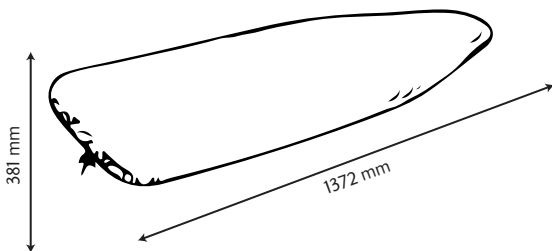

Drawing

Box contents: IRON BOARD COVER