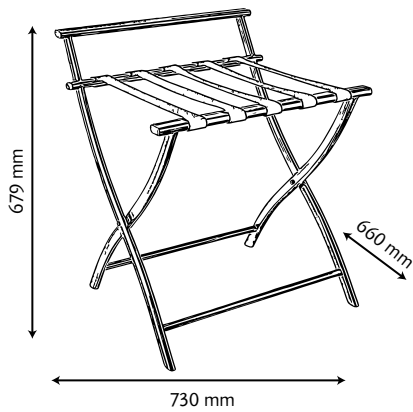

ELITE METAL LUGGAGE RACK

LRME 3011B Black
LRME 3011S Silver

- Modern chrome finish & smooth curved edges for maximum visual appeal.
- Folds shut for efficient storage
- 4 Strong black fabric belts
- Rubber cap to protect your floor from scratches & scuffs
- Available in silver & black color

Product Dimension

Length	660 mm
Height	679 mm
Width	730 mm

Additional Information

Material	Chrome Finish
Color	Black / Silver

Drawing

Box contents: ELITE METAL LUGGAGE RACK