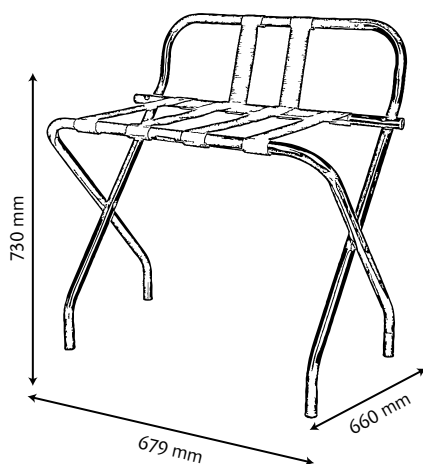

DURA METAL LUGGAGE RACK

LRMD 3011B Black
LRMD 3011S Silver

- Modern chrome finish & smooth curved edges for maximum visual appeal.
- Folds shut for efficient storage
- 4 Strong black fabric belts
- Rubber cap to protect your floor from scratches & scuffs
- Available in silver & black color

Product Dimension

Length	660 mm
Height	679 mm
Width	730 mm

Additional Information

Material	Chrome Finish
Color	Black / Silver

Drawing

Box contents: TRIO SEPARATION BIN