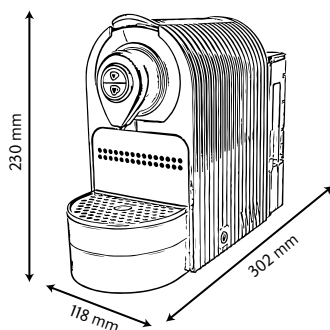

Drawing

Box contents: COFFEE MACHINE, WATER TANK, USER MANUAL