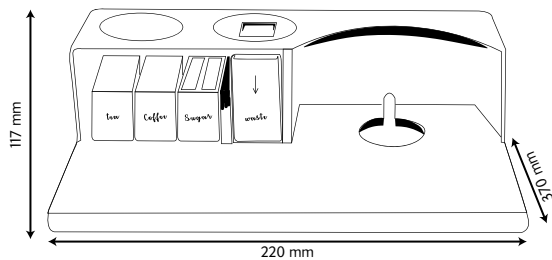

ARRANGE WELCOME TRAY

TSAG4165

Black

- Made of high quality MDF with strong Lacquer Finish
- Separate Removable Condiment Holder for Tea, Coffee, Sugar and Waste, arranging condiment in the presentable way like never before
- Resistant to Stains and Scratches
- Water Resistant Lacquer Finish
- Arrange Tray can fit to most of Roomwell kettle
- Cable can be fixed to base of tray to make it Anti-theft
- Recessed Cup and separate cutouts for Tea / Coffee Spoon
- Tray can be customized for MOQ of 300 and above.

 1 YEAR WARRANTY

Product Dimension

Tray (W x D x H) 220 x 370 x 117 mm

Additional Information

Material MDF with strong Lacquer Finish
Color Black
Condiment Holder Color White

Shipping Details

Carton (W x D x H) 400 x 750 x 240 mm
Gross Weight 12 kg / 26.46 lbs
Net Weight 10 kg / 22.05 lbs
Packaging 06 pieces
HS Code 85162900

Drawing

Box contents: WELCOME TRAY